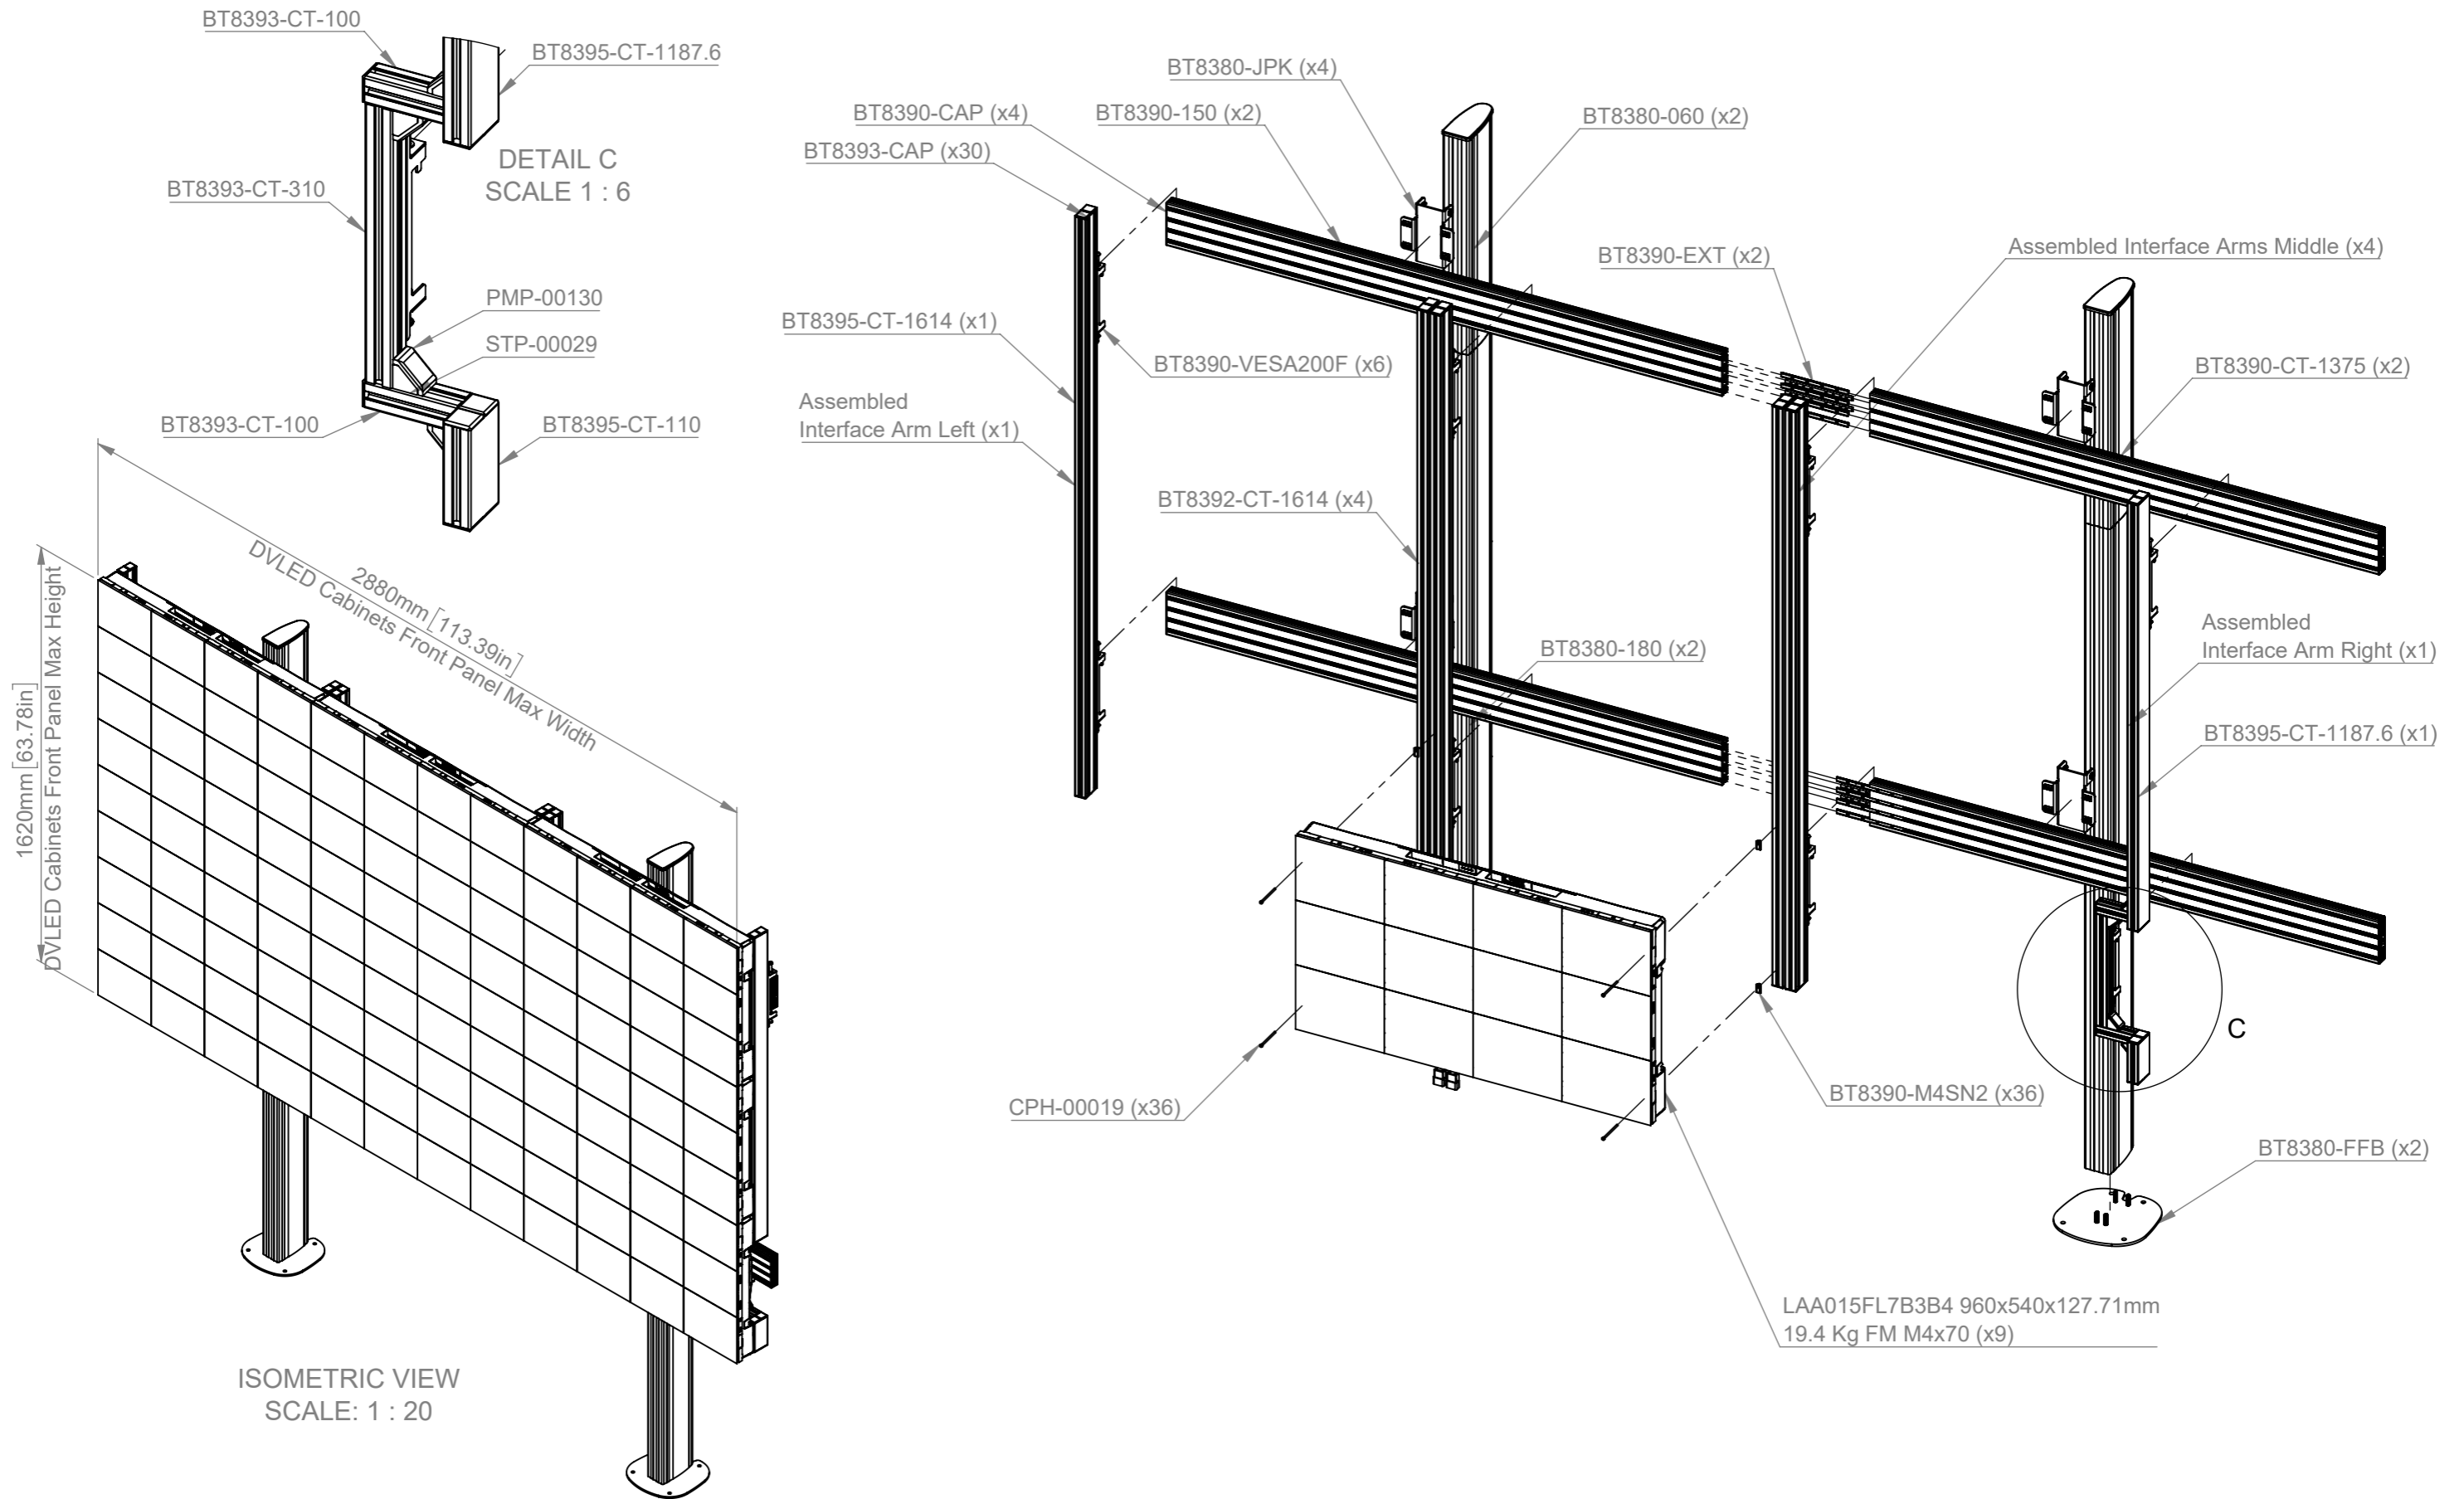

We recommend measuring from the top edge, to the top edge when installing the BT8390 horizontal rails.
 Total B-TECH Mount Weight Approx (Without the Cabinets): 68.4Kg (150.8 lbs)
 Total DVLED Cabinet Weight (Excluding Cables) Approx: 174.6Kg (384.9 lbs)
 Please view DXF file using eDrawings software for precise measurements

B-Tech International Design & Manufacturing Limited Part of the B-Tech International Group		B-Tech No: BT9372-LAA015F
		Title: Bolt Down Stand for LG 130" All-in-one DVLED Screen
 UNLESS OTHERWISE SPECIFIED DIMENSIONS ARE IN MILLIMETERS	Size: A3	Revision: R01
	Scale: 1:15	Date: 10/03/2022
	Sheet: 1 of 3	File Name: BTD-BT9372-LAA015F