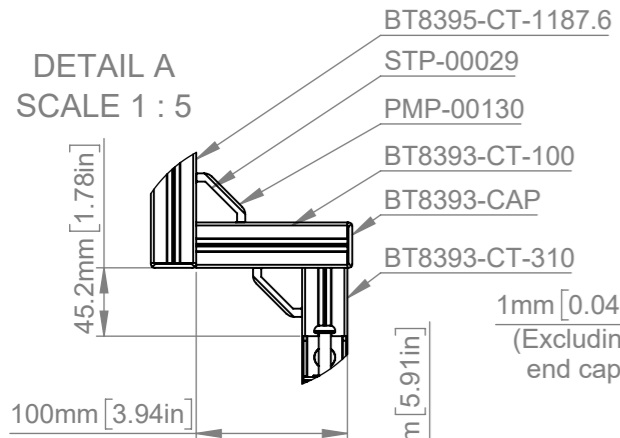

We recommend measuring from the top edge, to the top edge when installing the BT8390 horizontal rails.
 Total B-TECH Mount Weight Approx (Without the Cabinets): 68.4Kg (150.8 lbs)
 Total DVLED Cabinet Weight (Excluding Cables) Approx: 174.6Kg (384.9 lbs)
 Please view DXF file using eDrawings software for precise measurements

B-Tech International Design & Manufacturing Limited Part of the B-Tech International Group		B-Tech No: BT9372-LAA015F
		Title: Bolt Down Stand for LG 130" All-in-one DVLED Screen
 UNLESS OTHERWISE SPECIFIED DIMENSIONS ARE IN MILLIMETERS	Size: A3	Revision: R01
	Scale: 1:15	Date: 10/03/2022
	Sheet: 1 of 3	File Name: BTD-BT9372-LAA015F

LAA015FL7B3B4 130 inch Outer Frame

ISOMETRIC VIEW
SCALE: 1 : 20

We recommend measuring from the top edge, to the top edge when installing the BT8390 horizontal rails.
 Total B-TECH Mount Weight Approx (Without the Cabinets): 68.4Kg (150.8 lbs)
 Total DVLED Cabinet Weight (Excluding Cables) Approx: 174.6Kg (384.9 lbs)
 Please view DXF file using eDrawings software for precise measurements