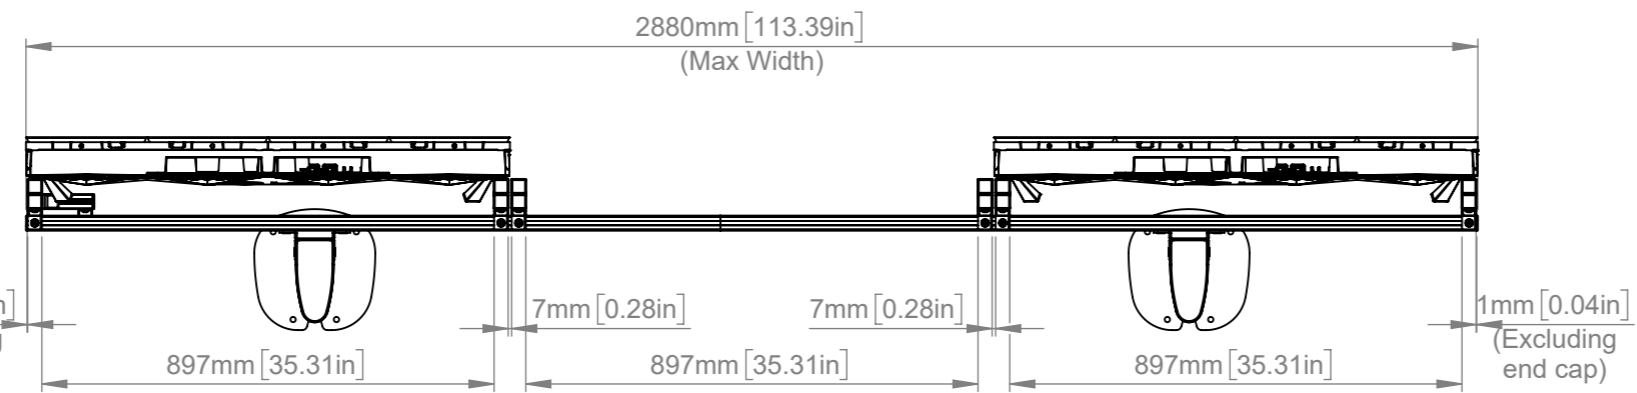

We recommend measuring from the top edge, to the top edge when installing the BT8390 horizontal rails.
 Total B-TECH Mount Weight Approx (Without the Cabinets): 68.4Kg (150.8 lbs)
 Total DVLED Cabinet Weight (Excluding Cables) Approx: 174.6Kg (384.9 lbs)
 Please view DXF file using eDrawings software for precise measurements

B-Tech International Design & Manufacturing Limited Part of the B-Tech International Group		B-Tech No: BT9372-LAA015F
		Title: Bolt Down Stand for LG 130" All-in-one DVLED Screen
 UNLESS OTHERWISE SPECIFIED DIMENSIONS ARE IN MILLIMETERS	Size: A3	Revision: R01
	Scale: 1:15	Date: 10/03/2022
	Sheet: 1 of 3	File Name: BTD-BT9372-LAA015F