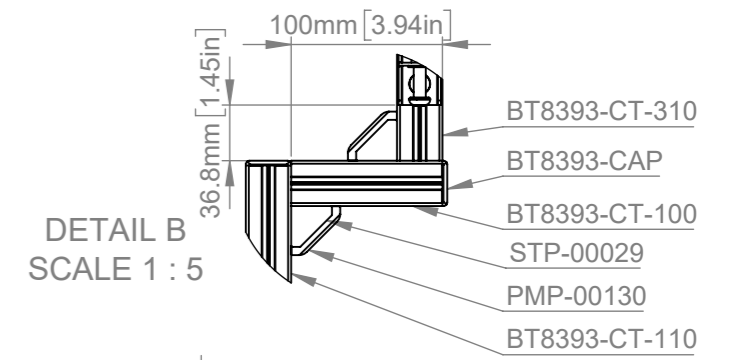

We recommend measuring from the top edge, to the top edge when installing the BT8390 horizontal rails.
 Total B-TECH Mount Weight Approx (Without the Cabinets): 68.4Kg (150.8 lbs)
 Total DVLED Cabinet Weight (Excluding Cables) Approx: 174.6Kg (384.9 lbs)
 Please view DXF file using eDrawings software for precise measurements

B-Tech International Design & Manufacturing Limited Part of the B-Tech International Group		B-Tech No: BT9372-LAA015F
		Title: Bolt Down Stand for LG 130" All-in-one DVLED Screen
 UNLESS OTHERWISE SPECIFIED DIMENSIONS ARE IN MILLIMETERS	Size: A3	Revision: R01
	Scale: 1:15	Date: 10/03/2022
	Sheet: 1 of 3	File Name: BTD-BT9372-LAA015F

LAA015FL7B3B4 130 inch Outer Frame

ISOMETRIC VIEW
SCALE: 1 : 20

We recommend measuring from the top edge, to the top edge when installing the BT8390 horizontal rails.
 Total B-TECH Mount Weight Approx (Without the Cabinets): 68.4Kg (150.8 lbs)
 Total DVLED Cabinet Weight (Excluding Cables) Approx: 174.6Kg (384.9 lbs)
 Please view DXF file using eDrawings software for precise measurements