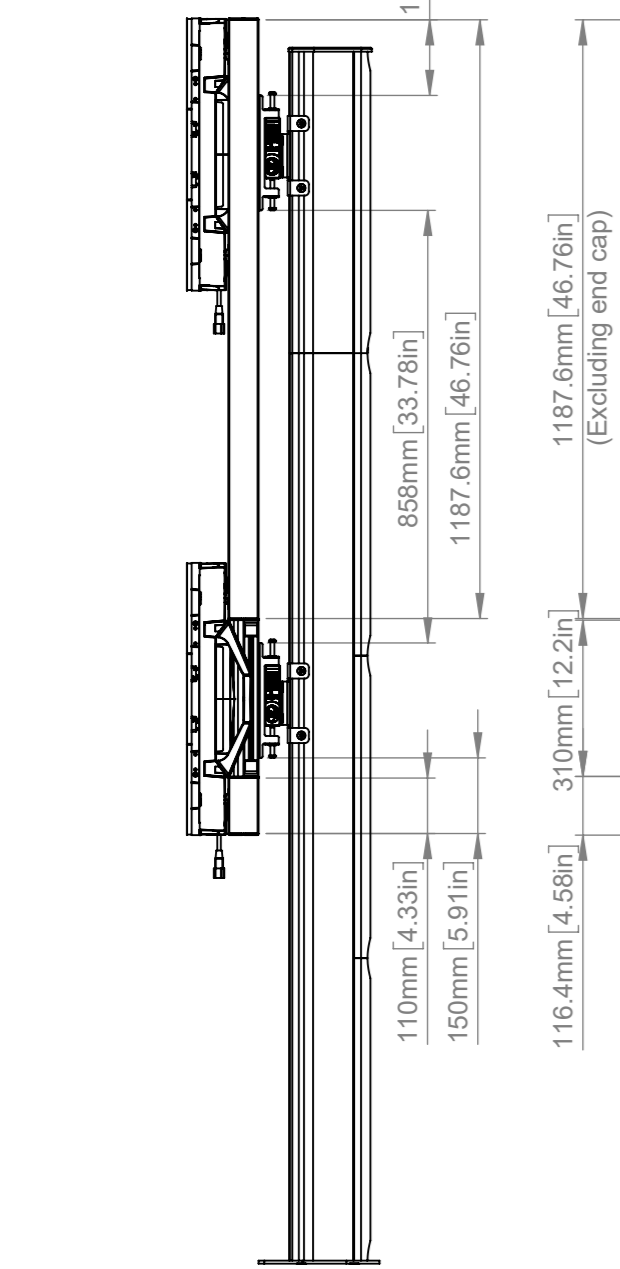

We recommend measuring from the top edge, to the top edge when installing the BT8390 horizontal rails.
 Total B-TECH Mount Weight Approx (Without the Cabinets): 68.4Kg (150.8 lbs)
 Total DVLED Cabinet Weight (Excluding Cables) Approx: 174.6Kg (384.9 lbs)
 Please view DXF file using eDrawings software for precise measurements