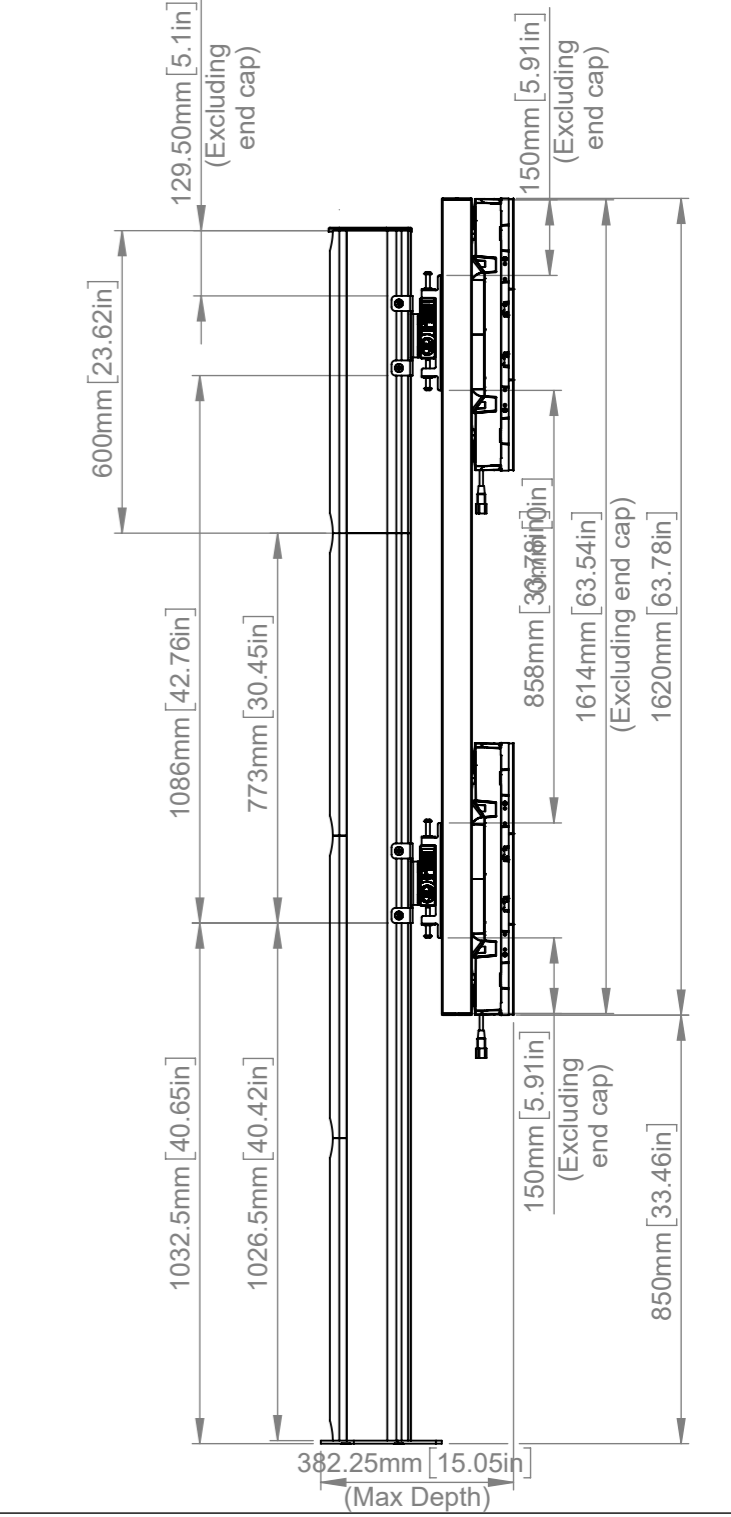

We recommend measuring from the top edge, to the top edge when installing the BT8390 horizontal rails.
 Total B-TECH Mount Weight Approx (Without the Cabinets): 68.4Kg (150.8 lbs)
 Total DVLED Cabinet Weight (Excluding Cables) Approx: 174.6Kg (384.9 lbs)
 Please view DXF file using eDrawings software for precise measurements