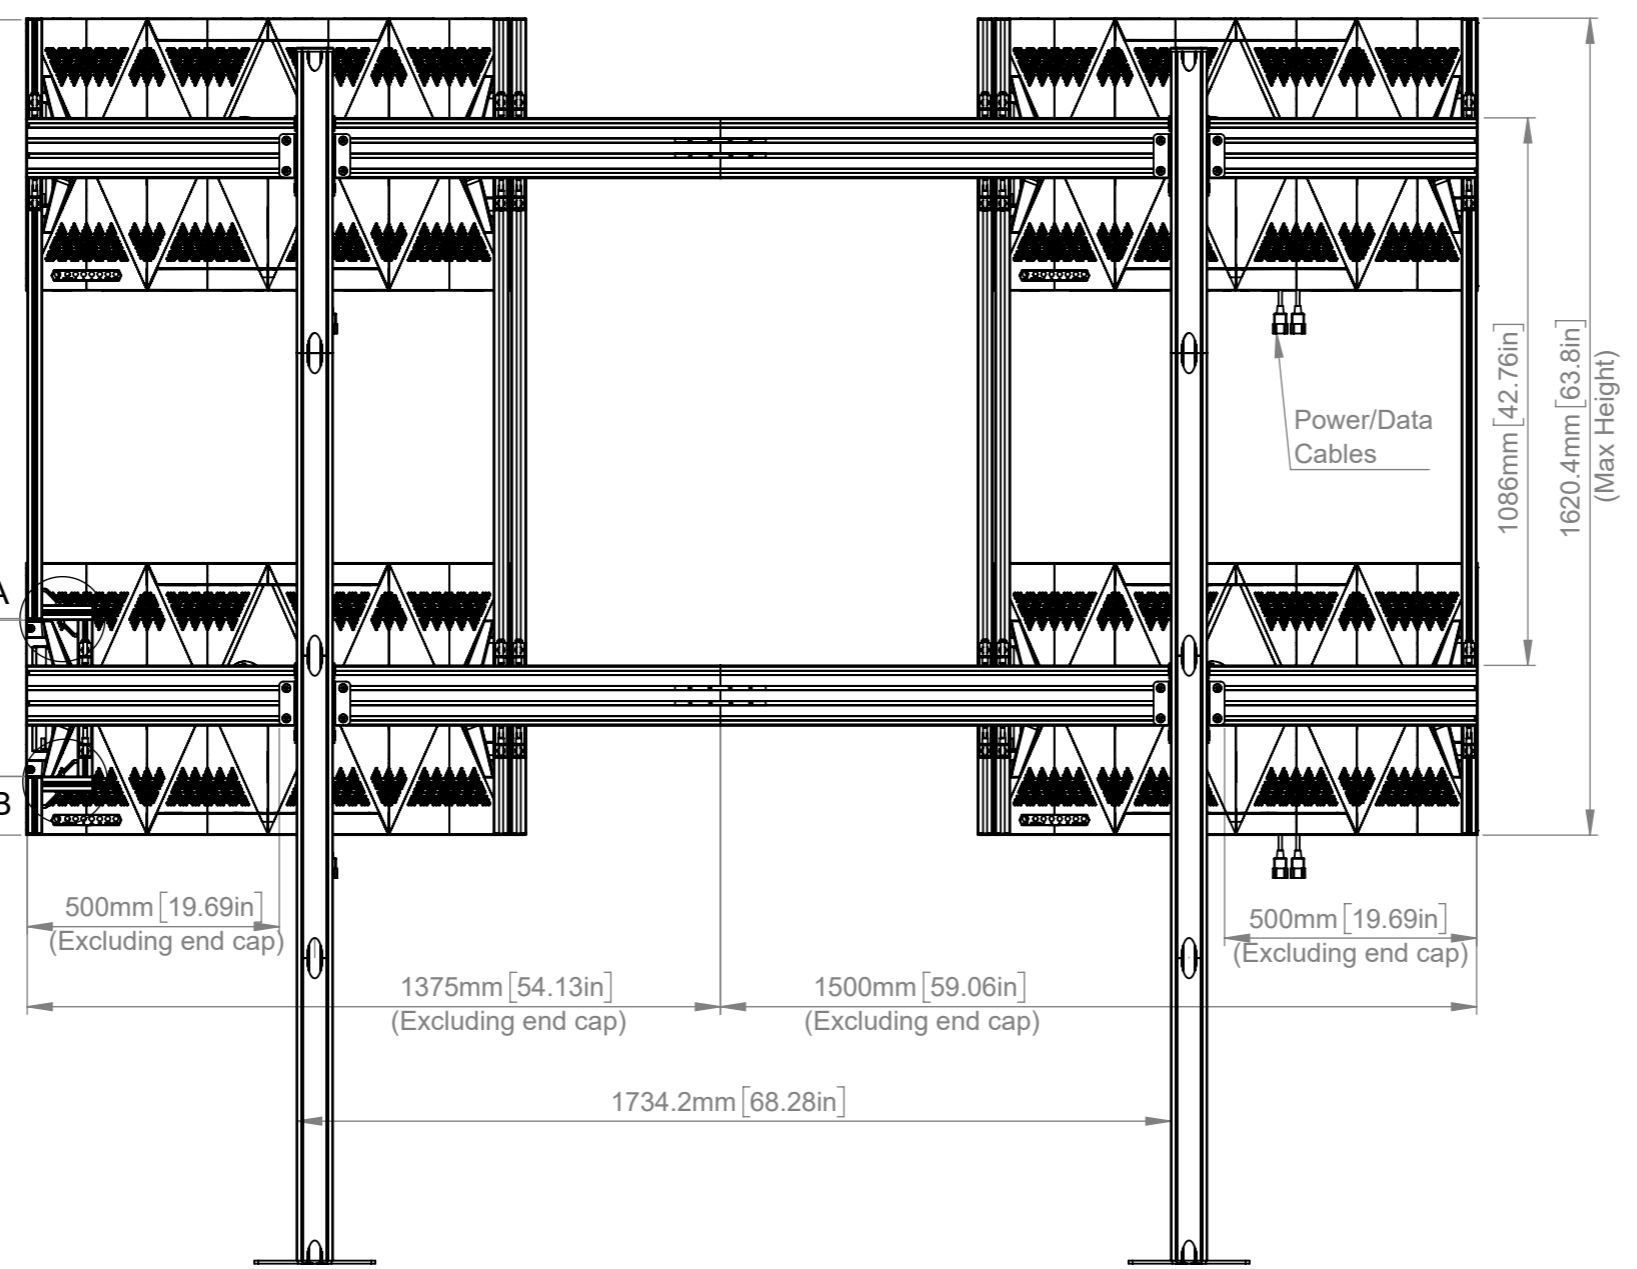

We recommend measuring from the top edge, to the top edge when installing the BT8390 horizontal rails.
 Total B-TECH Mount Weight Approx (Without the Cabinets): 68.4Kg (150.8 lbs)
 Total DVLED Cabinet Weight (Excluding Cables) Approx: 174.6Kg (384.9 lbs)
 Please view DXF file using eDrawings software for precise measurements

B-Tech International Design & Manufacturing Limited Part of the B-Tech International Group		B-Tech No: BT9372-LAA015F
		Title: Bolt Down Stand for LG 130" All-in-one DVLED Screen
 UNLESS OTHERWISE SPECIFIED DIMENSIONS ARE IN MILLIMETERS	Size: A3	Revision: R01
	Scale: 1:15	Date: 10/03/2022
	Sheet: 1 of 3	File Name: BTD-BT9372-LAA015F