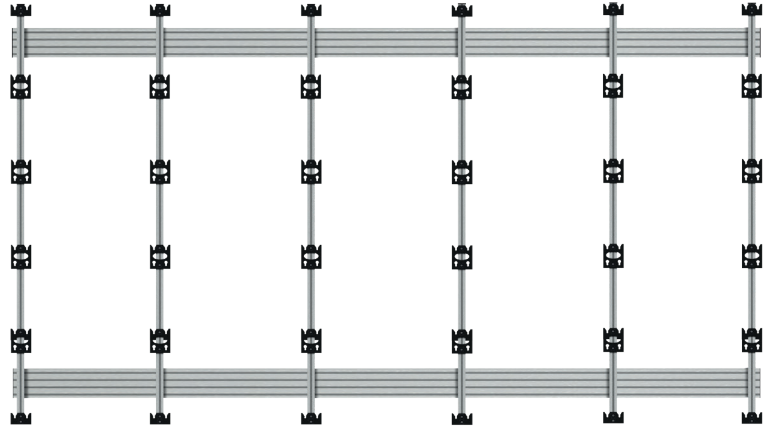

BT93INFWP-W-5X5

WALL MOUNT

FOR INFILED WP SERIES

5X5 DVLED VIDEOWALL

The BT93INFWP-W-5X5 is a wall mounting solution designed specifically to mount INFILED WP-Series DVLED panels in a 5x5 videowall configuration. A high-end aesthetic, anodised aluminium finish and integrated cable management ensures a smart & stylish installation which is quick & simple to install.

SPECIFICATION

Panel fixing method	Rear mounted
Colour (mounting frame)	Silver
For indoor use only	

FEATURES

- Designed and configured specifically for INFILED WP-Series DVLED panels
- Keyhole mounting plates allow for easy rear fixed mounting
- Open frame allows panel access for servicing and maintenance
- Integrated cable management for tidy install
- Freestanding, mobile, bolt-down and ceiling mounted versions also available
- All mounting hardware included

Close to the wall install - Only 124mm from the wall to the front of the panel