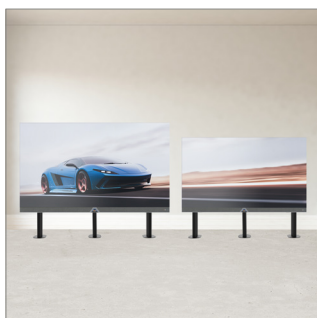

FOR
ABSENICON
C SERIES
LED PANELS

BT9372-ABS-ICON-C

BOLT-DOWN DIRECT VIEW LED VIDEOWALL STAND

The BT9372-ABS-ICON-C is a bolt-down solution suitable for Absenicon C Series Classic All-in-One Screens ranging from standard, slim and ultrawide panels*. As part of B-Tech's System X range of configurable dvLED mounting solutions, it is available to order as off-the-shelf solutions in a range of pre-configured sizes. The Absenicon C Series All-in-One screens mount securely to our solutions, and due to our extensive collection of stocked B-Tech components we can ensure orders are fulfilled within a short lead time.

*Product image is indicative of the BT9372-ABS-ICON-C138 solution

SPECIFICATION

Compatible Panels	Absenicon C Series Classic All-in-One Screens
Panel fixing method	Rear mounted
Colour (Interface Arms)	Black
Colour (Rails)	Black or Silver
For indoor use only	

FEATURES

- Pre-configured mounting kits are available for Absenicon C Series Classic All-in-One Screens including configurations for standard, slim and ultrawide panels
- Assembled from off-the-shelf components for fast order fulfilment
- Open frame allows panel access for easy servicing and maintenance
- Easy-to-use adjustments for quick and easy alignment
- Bolt-Down base features a small footprint for an unobtrusive installation
- Pre-assembly of major parts for quick and easy installation
- All mounting hardware included

Configurations for multiple screen sizes available