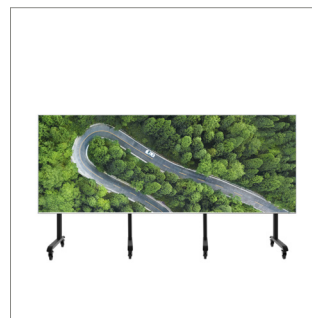

Ultrawide solutions available as part of the Absenicon C Series Ultrawide range