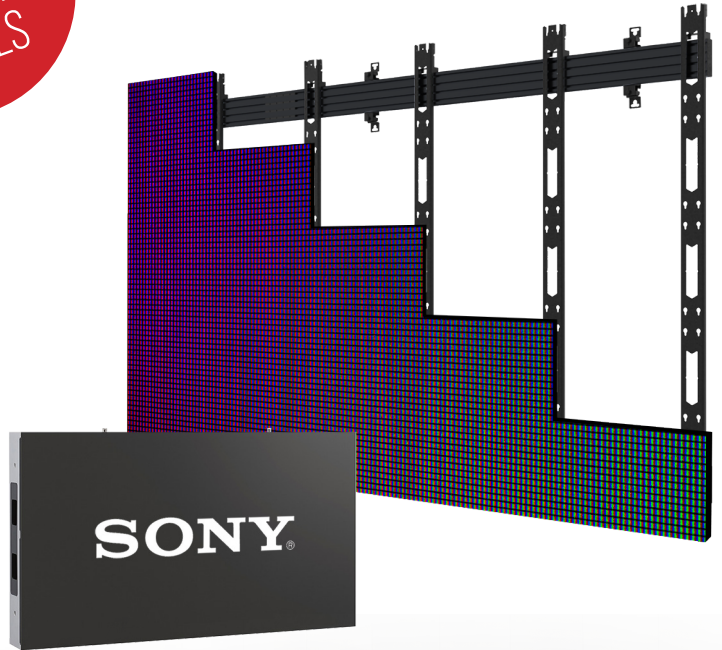

FOR SONY
CRYSTAL LED
PANELS

2023
INAVATION
AWARDS
WINNER

BT9340-SON-CRY

DIRECT VIEW LED VIDEOWALL WALL MOUNT

The BT9340-SON-CRY is a wall-mounted solution suitable for Sony Crystal LED panels. As part of B-Tech's System X range of configurable dvLED mounting solutions, it is available to order as off-the-shelf solutions in a range of common configurations (from 4x4 up to 8x8) including those that match Sony's "soft-bundle" 138" and 220" display dvLED kits. B-Tech's online dvLED configuration tool allows alternative configurations to be specified online and promptly quoted, with orders fulfilled within a short lead time thanks to our extensive collection of stocked B-Tech components.

SPECIFICATION

Compatible Cabinets	ZRD-BH15D / ZRD-CH15D ZRD-BH12D / ZRD-CH12D
Panel fixing method	Front mounted*
Colour	Black

For indoor use only

*Hybrid mounting options allow for rear mounted fixings if required

FEATURES

- Pre-configured mounting kits are available for Sony Crystal LED panels in 4x4, 5x5, 6x6, 7x7 and 8x8 configurations
- 5x5 and 8x8 kits are designed for Sony's 138" and 220" "soft bundles"
- Bespoke configurations are also available to order to your requirements - see configurator for info
- Assembled from off-the-shelf components for fast order fulfilment
- Online configuration tool for quick turnaround of quotes - no more lengthy wait for bespoke pricing from custom manufacturing
- System can be extended to any required width for large installations
- Open frame allows panel access for easy servicing and maintenance
- Pre-assembly of major parts for quick and easy installation
- All mounting hardware included