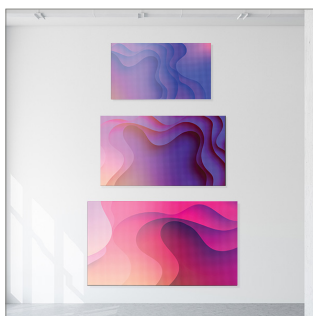

FOR SONY
CRYSTAL LED
PANELS

2023
INAVATION
AWARDS
WINNER

BT9340-SON-CRY

DIRECT VIEW LED VIDEOWALL WALL MOUNT

The BT9340-SON-CRY is a wall-mounted solution suitable for Sony Crystal LED panels. As part of B-Tech's System X range of configurable dvLED mounting solutions, it is available to order as off-the-shelf solutions in a range of common configurations (from 4x4 up to 8x8) including those that match Sony's "soft-bundle" 138" and 220" display dvLED kits. B-Tech's online dvLED configuration tool allows alternative configurations to be specified online and promptly quoted, with orders fulfilled within a short lead time thanks to our extensive collection of stocked B-Tech components.

SPECIFICATION

Compatible Cabinets	ZRD-BH15D / ZRD-CH15D ZRD-BH12D / ZRD-CH12D
Panel fixing method	Front mounted*
Colour	Black

For indoor use only

*Hybrid mounting options allow for rear mounted fixings if required

FEATURES

- Pre-configured mounting kits are available for Sony Crystal LED panels in 4x4, 5x5, 6x6, 7x7 and 8x8 configurations
- 5x5 and 8x8 kits are designed for Sony's 138" and 220" "soft bundles"
- Bespoke configurations are also available to order to your requirements - see configurator for info
- Assembled from off-the-shelf components for fast order fulfilment
- Online configuration tool for quick turnaround of quotes - no more lengthy wait for bespoke pricing from custom manufacturing
- System can be extended to any required width for large installations
- Open frame allows panel access for easy servicing and maintenance
- Pre-assembly of major parts for quick and easy installation
- All mounting hardware included