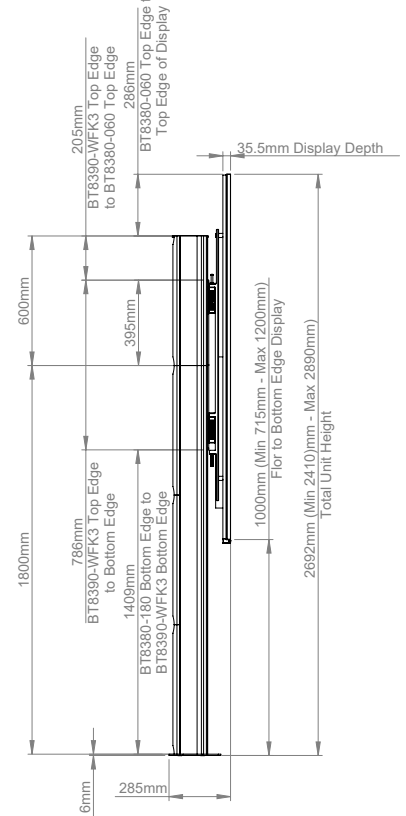

SIDE VIEW

PACKING INFORMATION

COLOUR:	ORDER REF:	EAN CODE:
Black Base with Silver Columns and Rails	BT83LAEC015-B/BS	5019318304873
Black Base with Black Columns and Rails	BT83LAEC015-B/BB	5019318304880

ACCESSORIES AND RELATED PRODUCTS

BT83LAEC015-S

BT83LAEC015-M

BT7882

BT7032

Large AV Accessory Shelf can be attached directly to columns or rails to hold AV equipment up to 7.5kg

SS-V1-BT83LAEC015-B-110222