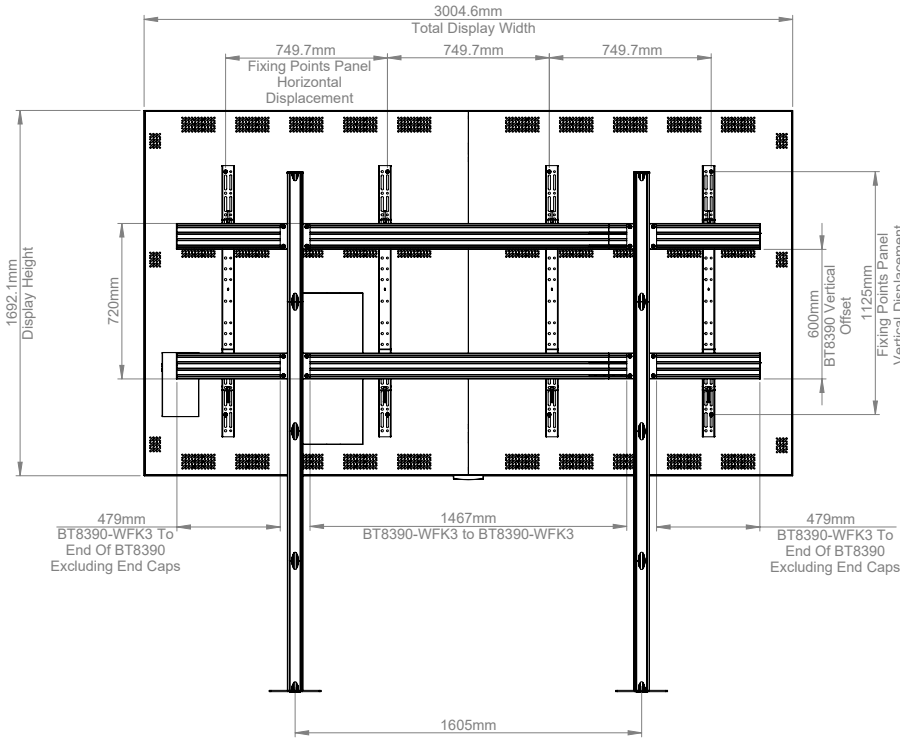

REAR VIEW

PACKING INFORMATION

COLOUR:	ORDER REF:	EAN CODE:
Black Base with Silver Columns and Rails	BT83LAEC015-B/BS	5019318304873
Black Base with Black Columns and Rails	BT83LAEC015-B/BB	5019318304880

ACCESSORIES AND RELATED PRODUCTS

BT83LAEC015-S

BT83LAEC015-M

BT7882

BT7032

Large AV Accessory Shelf can be attached directly to columns or rails to hold AV equipment up to 7.5kg

SS-V1-BT83LAEC015-B-110222