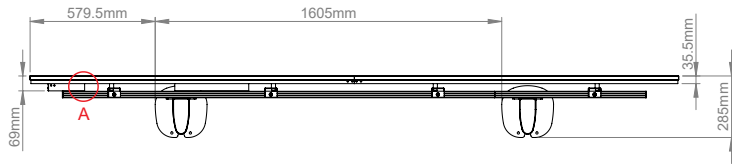

TOP VIEW

PACKING INFORMATION

COLOUR:	ORDER REF:	EAN CODE:
Black Base with Silver Columns and Rails	BT83LAEC015-B/BS	5019318304873
Black Base with Black Columns and Rails	BT83LAEC015-B/BB	5019318304880

ACCESSORIES AND RELATED PRODUCTS

BT83LAEC015-S

BT83LAEC015-M

BT7882

BT7032

Large AV Accessory Shelf can be attached directly to columns or rails to hold AV equipment up to 7.5kg

SS-V1-BT83LAEC015-B-110222