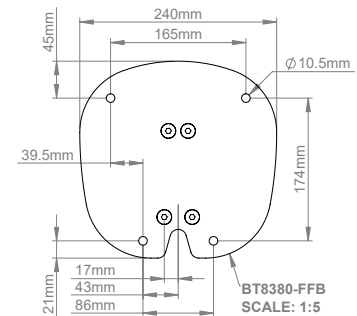

BASE

PACKING INFORMATION

COLOUR:	ORDER REF:	EAN CODE:
Black Base with Silver Columns and Rails	BT83LAEC015-B/BS	5019318304873
Black Base with Black Columns and Rails	BT83LAEC015-B/BB	5019318304880